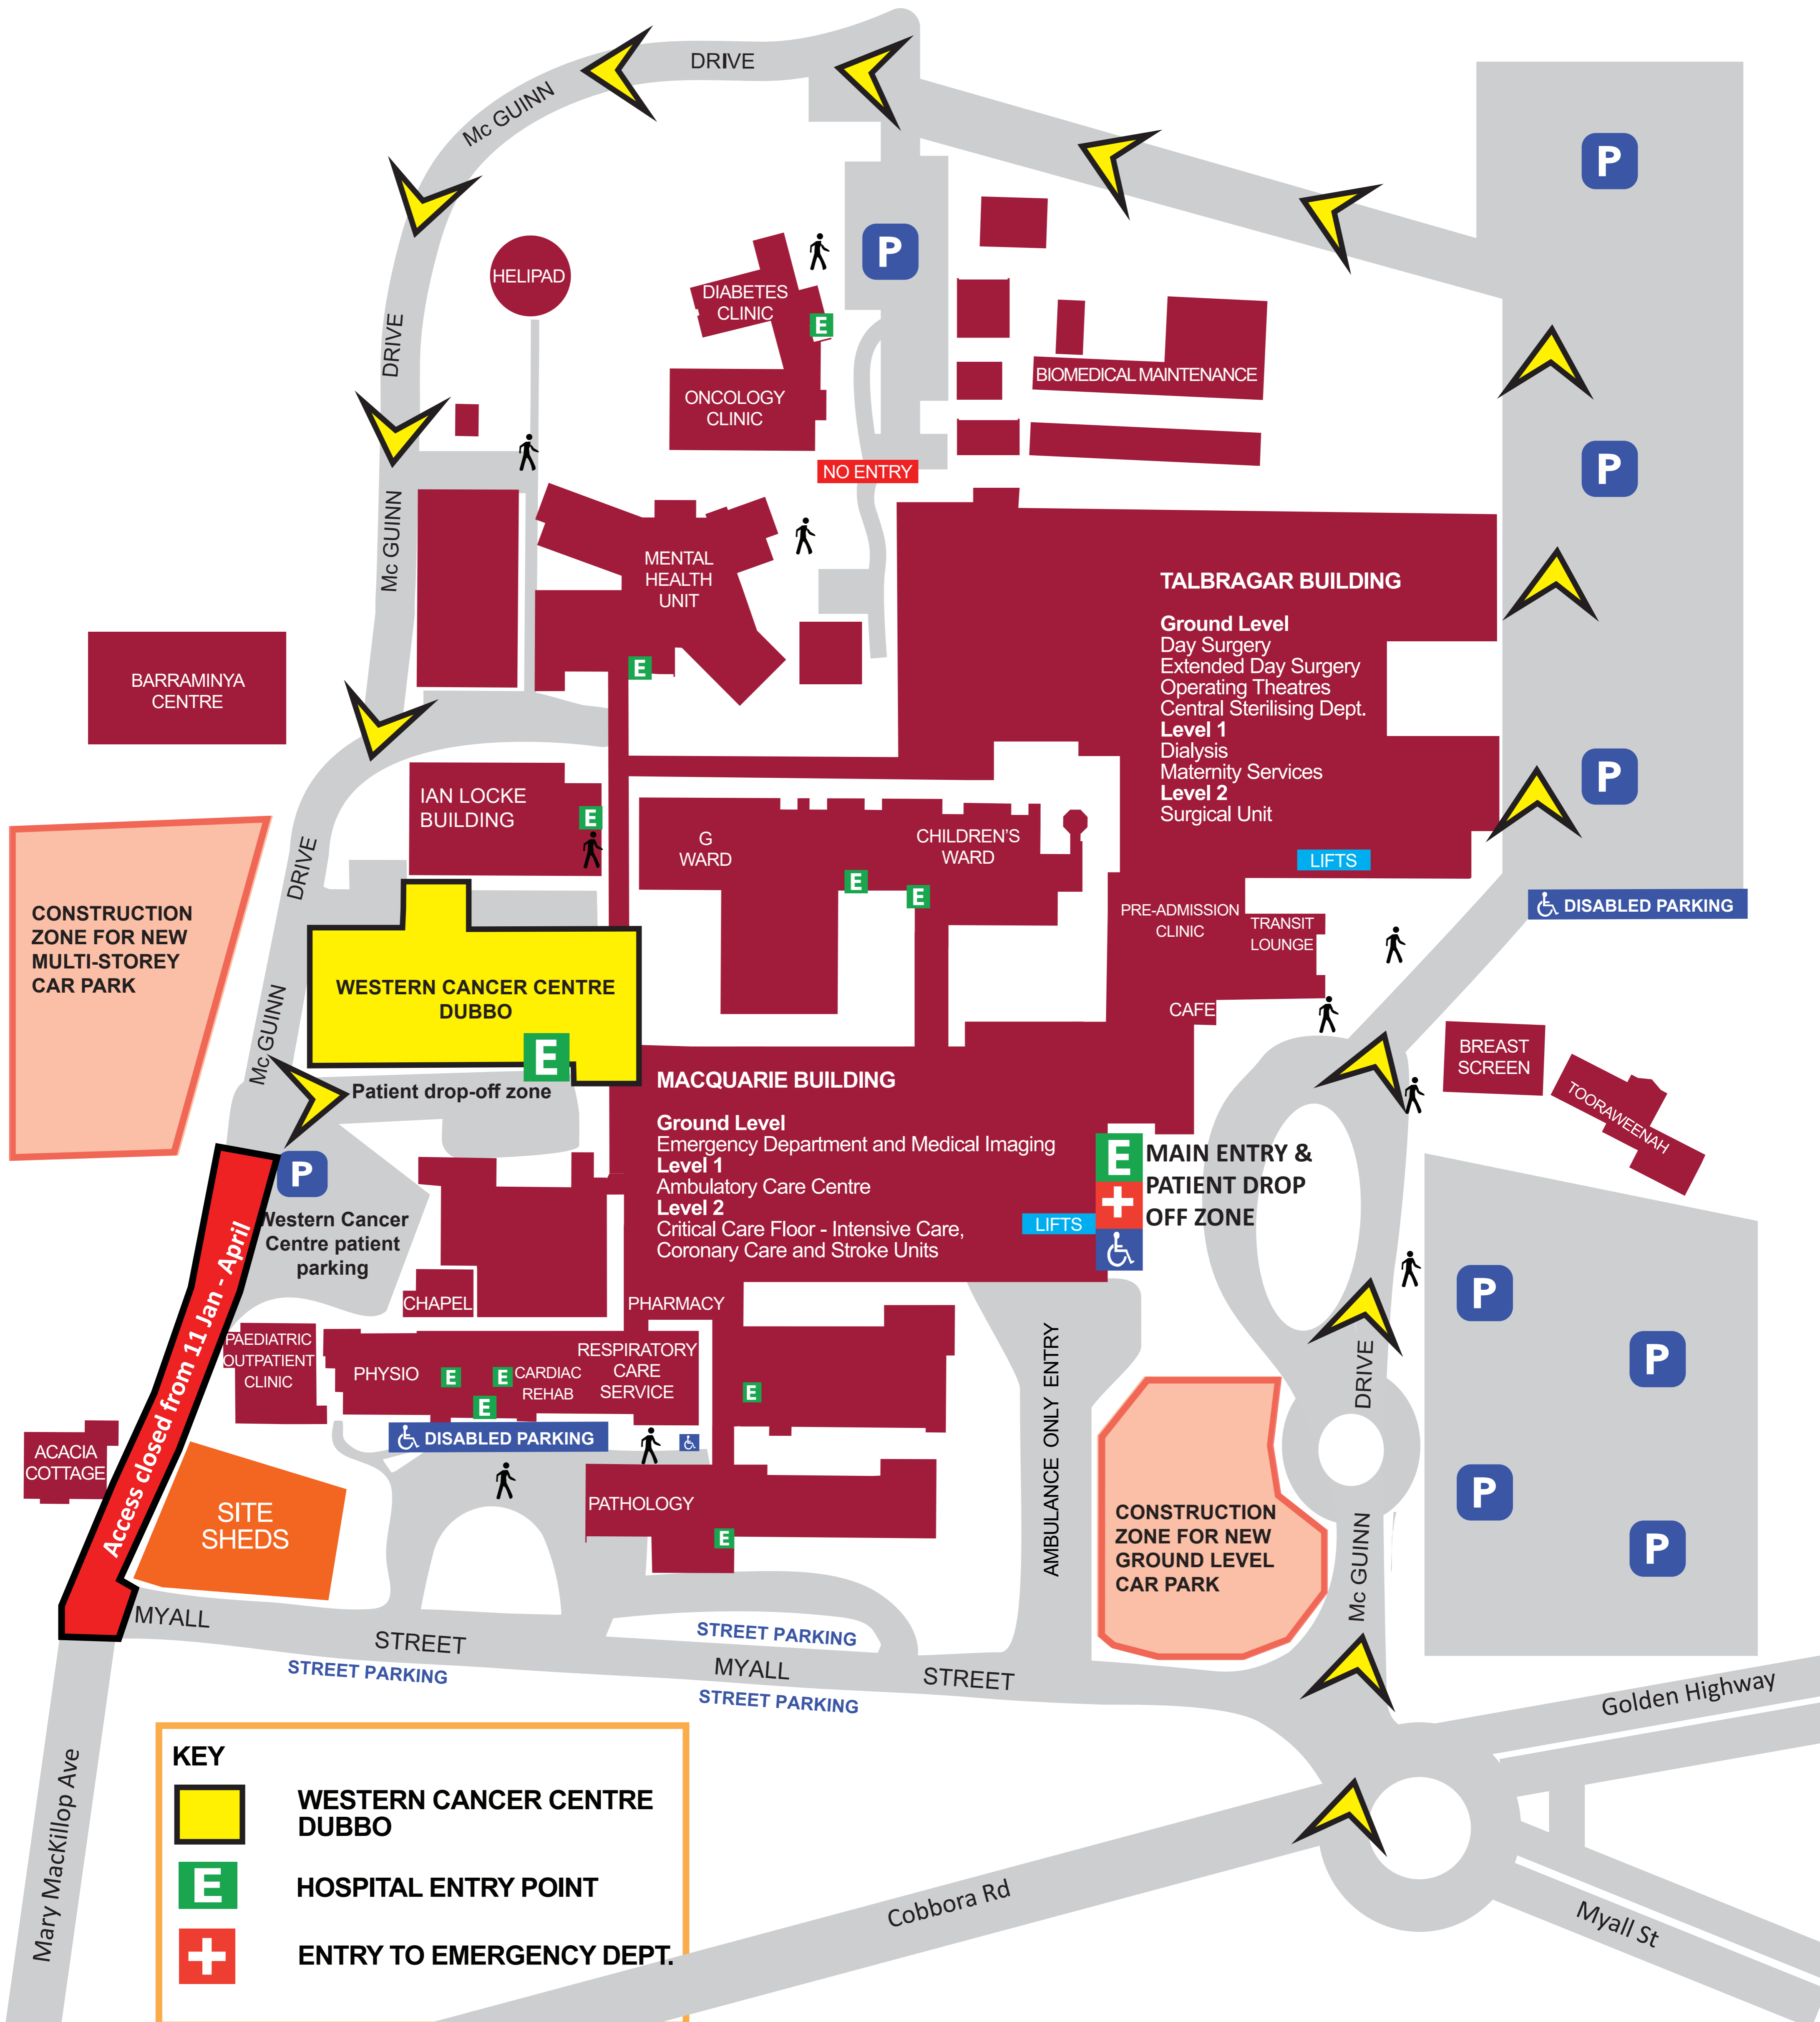

From 11 Jan - April 2022 Patients and visitors driving to the Western Cancer Centre must follow yellow arrows

From 11 Jan - April 2022, access to the Western Cancer Centre entrance and drop off bay is from eastern side of McGuinn Drive (following the yellow arrows on the map above). Alternatively, please park in the main carpark and walk through the hospital to the Cancer Centre. For more information please call 6809 6200.