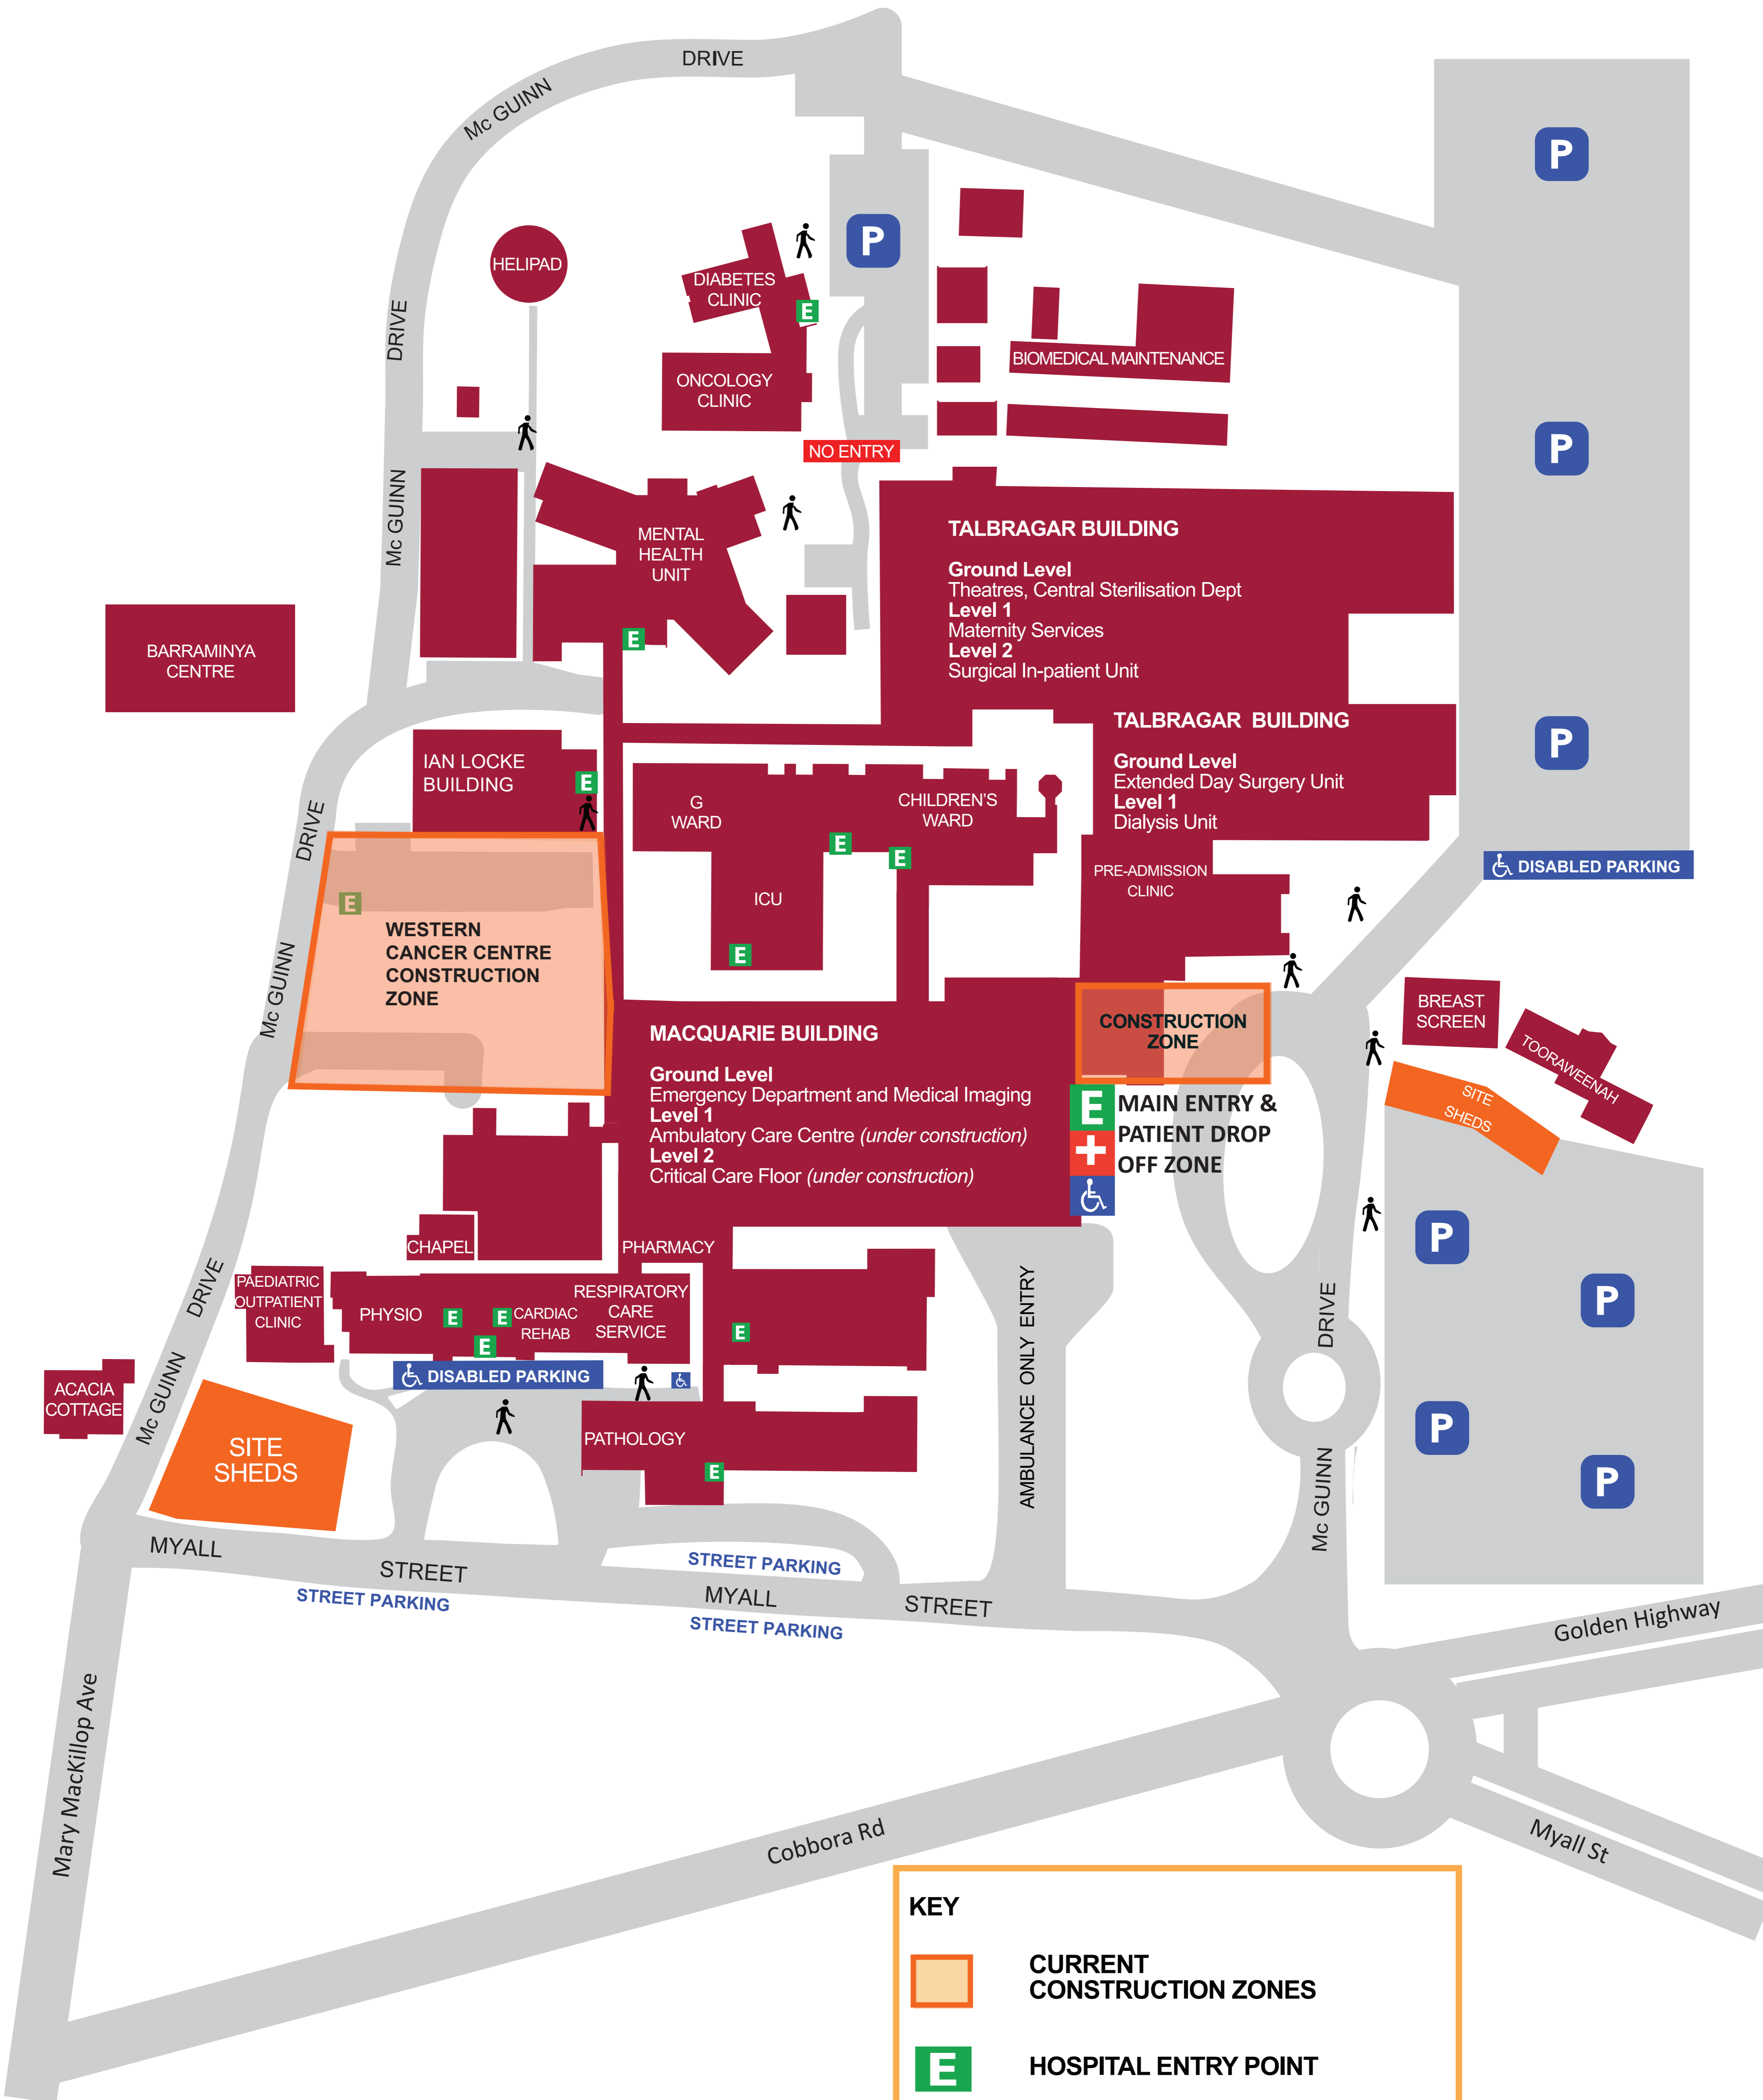

# DUBBO HOSPITAL REDEVELOPMENT STAGES 3 & 4

KEY	
	CURRENT CONSTRUCTION ZONES
	HOSPITAL ENTRY POINT
	ENTRY TO EMERGENCY DEPT.