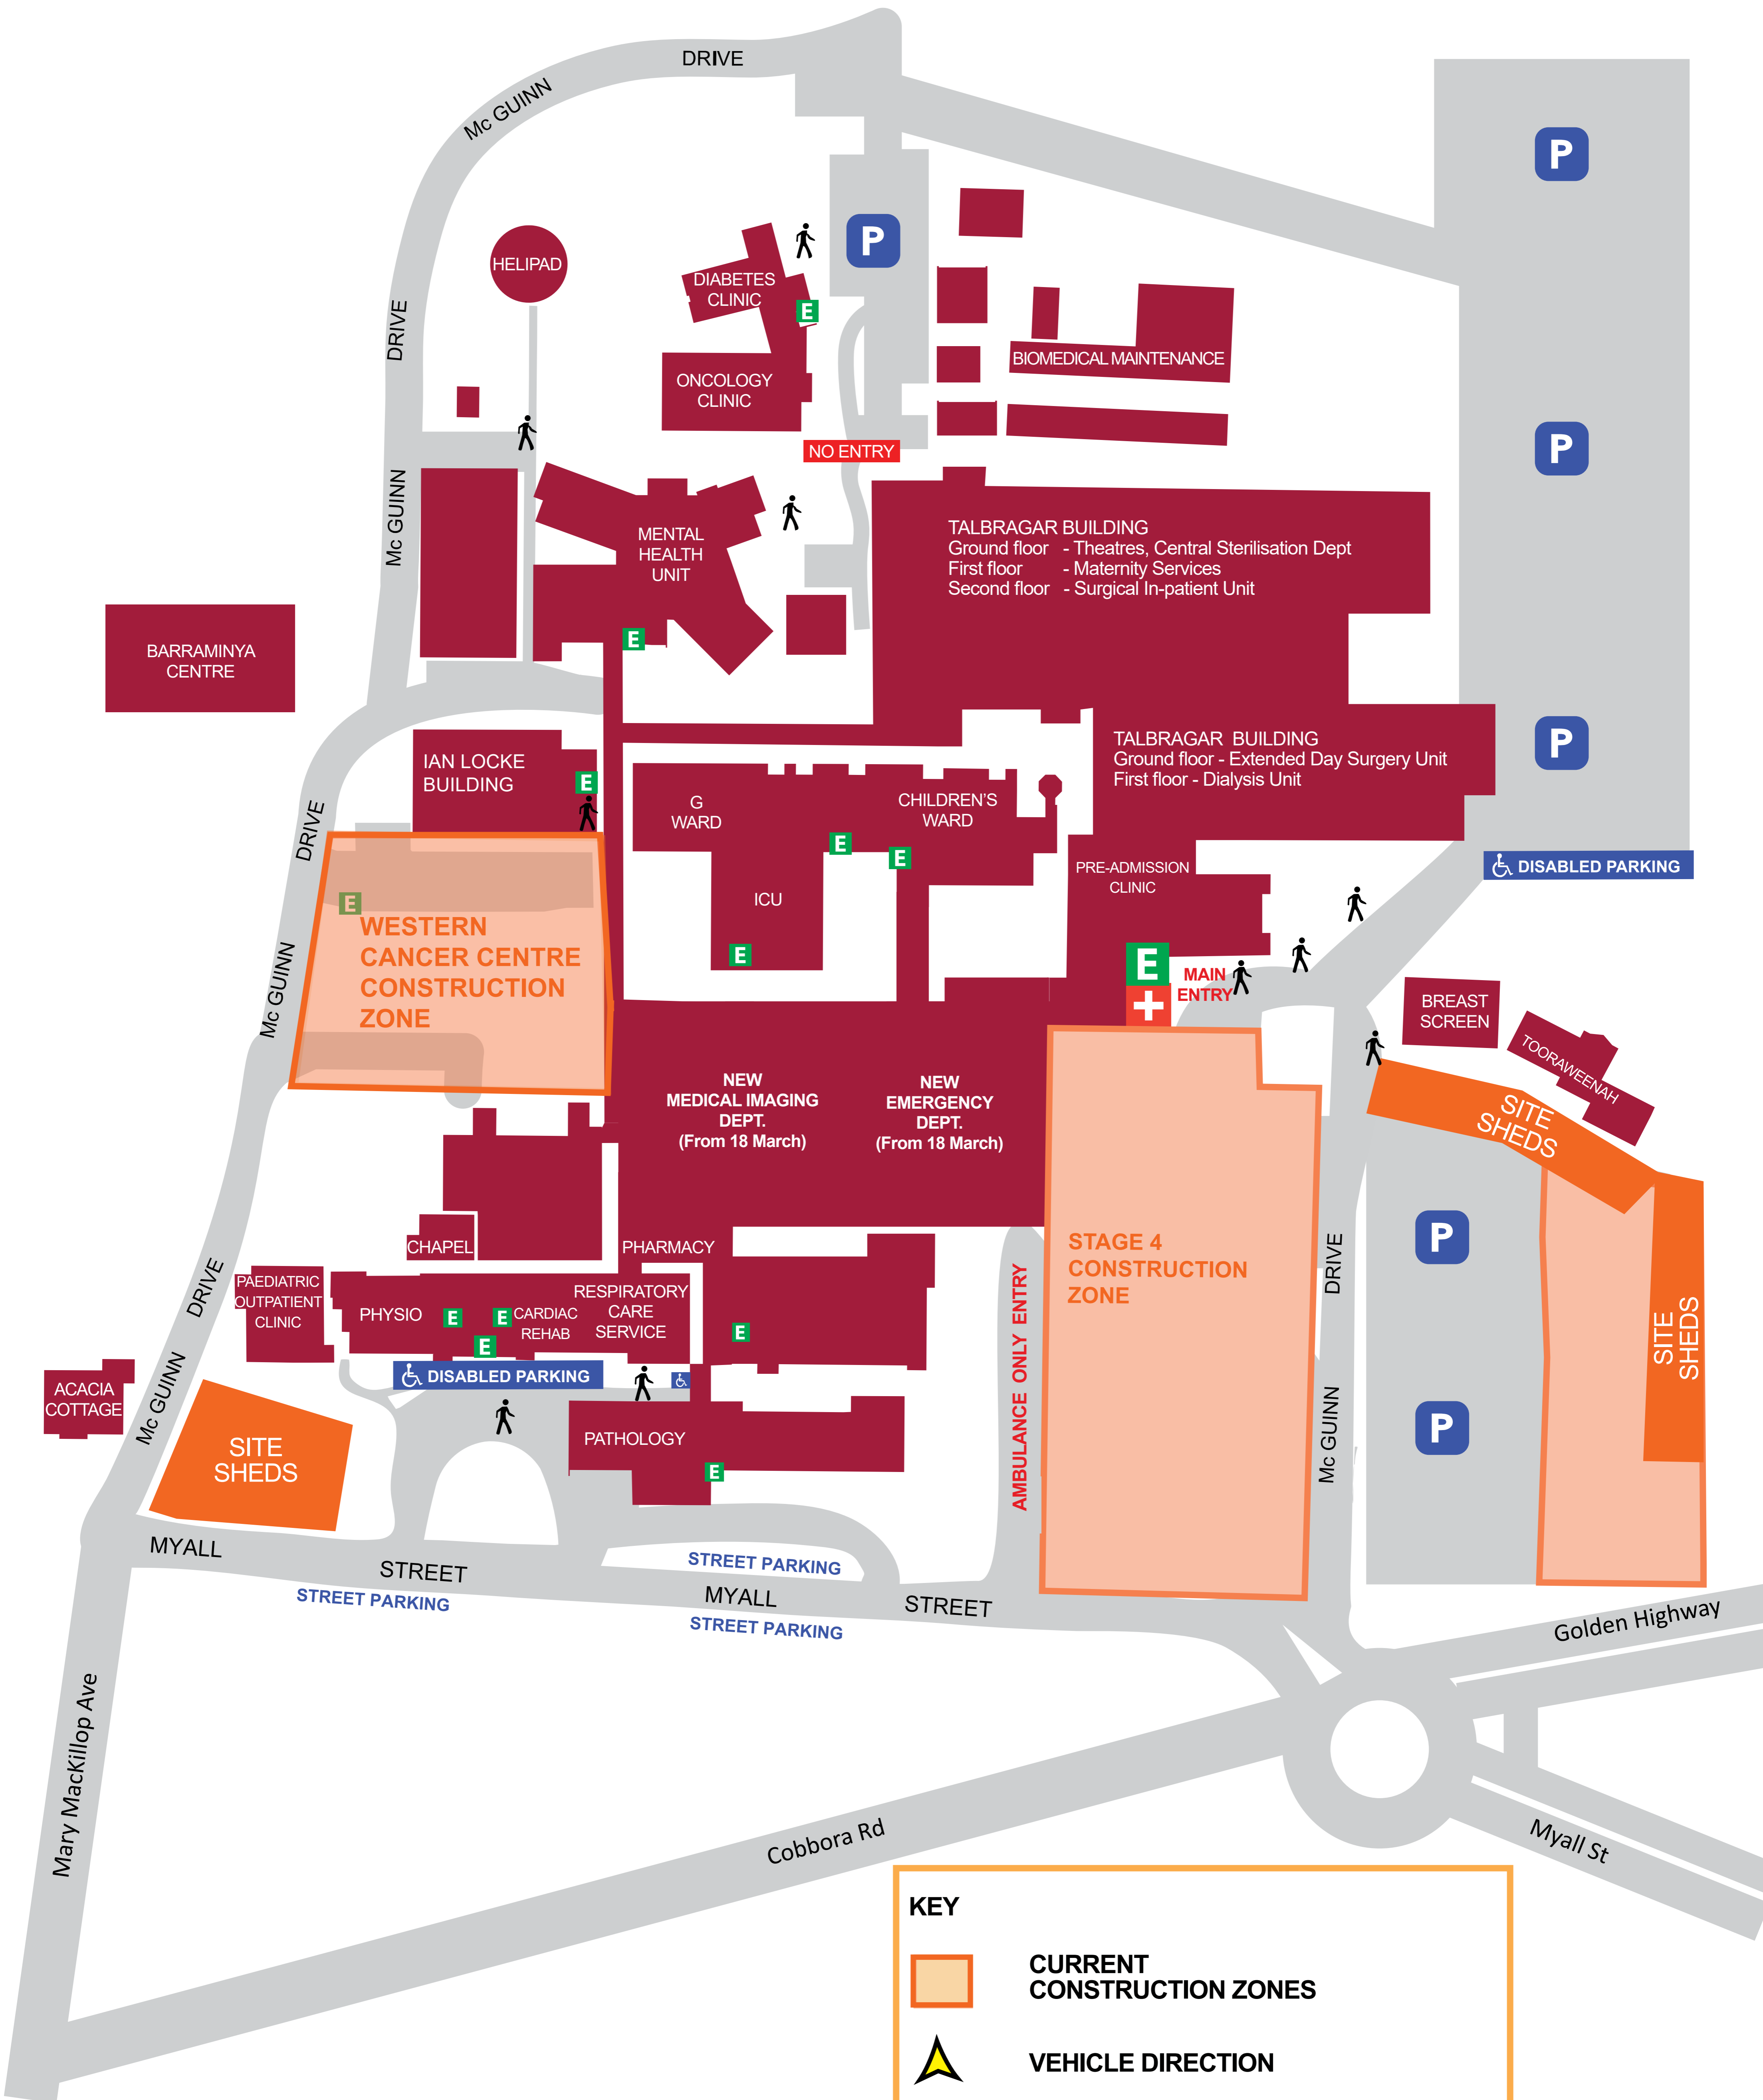

# Dubbo Hospital Redevelopment Stages 3 and 4

**KEY**

-  CURRENT CONSTRUCTION ZONES
-  VEHICLE DIRECTION
-  HOSPITAL ENTRY POINT
-  ENTRY TO EMERGENCY DEPT.